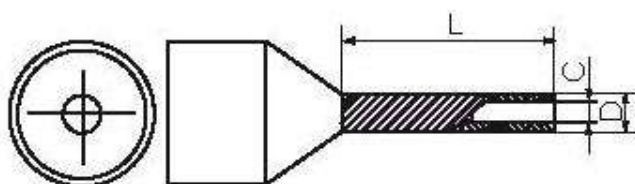

Наконечники на кабель серии DN.

Модель	Сечение провода		L мм	C мм	D мм
	AWG	мм ²			
DN00206	24	0.25	6	0.8	1.1
DN00208	24	0.25	8	0.8	1.1
DN00306	22	0.34	6	0.8	1.1
DN00308	22	0.34	8	0.8	1.1
DN00506	20	0.5	6	1.0	1.3
DN00508	20	0.5	8	1.0	1.3
DN00510	20	0.5	10	1.0	1.3
DN00706	18	0.75	6	1.2	1.5
DN00708	18	0.75	8	1.2	1.5
DN00712	18	0.75	12	1.2	1.5
DN01006	17	1	6	1.4	1.7
DN01008	17	1	8	1.4	1.7
DN01012	17	1	12	1.4	1.7
DN01508	16	1.5	8	1.7	2.0
DN01512	16	1.5	10	1.7	2.0
DN01518	16	1.5	18	1.7	2.0
DN02508	14	2.5	8	2.3	2.6
DN02512	14	2.5	12	2.3	2.6
DN02518	14	2.5	18	2.3	2.6
DN04008	12	4	8	2.8	3.2
DN04012	12	4	12	2.8	3.2
DN04018	12	4	18	2.8	3.2
DN06012	10	6	12	3.5	3.9
DN06018	10	6	18	3.5	3.9
DN10012	7	10	12	4.5	4.9
DN10018	7	10	18	4.5	4.9
DN16012	6	16	12	5.8	6.2
DN16018	6	16	18	5.8	6.2
DN25016	3	25	16	7.5	7.9
DN25022	3	25	22	7.5	7.9
DN35016	2	35	16	8.3	8.7
DN35025	2	35	25	8.3	8.7
DN50020	1	50	20	10.3	10.9