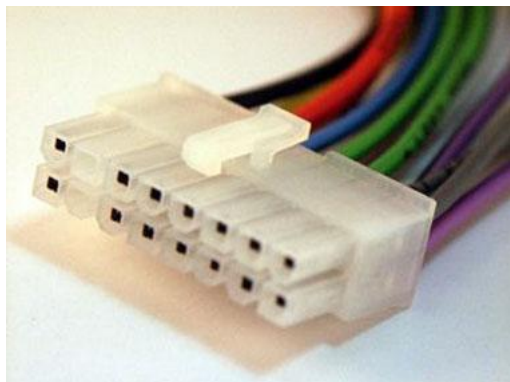

Разъем Pioneer DEH-P6000R

Описание:

Разъем для Pioneer DEH-P 6000R

Применяется для подключения акустики, питания и управляющих проводов к автомагнитоле: PEONEER DEH-P 5100 R DEH-P 6000 R DEH-P 6100 R
DEH-P 7000 R DEH-P 7100 R DEH-P 8100 R

Цвет провода	Описание	
Yellow	To terminal always supplied with power regardless of ignition switch position.	
Red	To electric terminal controlled by ignition switch (12 V DC) ON/OFF.	
Black (chassis ground)	To vehicle (metal) body.	
Yellow/black	If you use a cellular telephone, connect it via the Audio Mute lead on the cellular telephone. If not, keep the Audio Mute lead free of any connections.	
Orange (2*)	To terminal always supplied with power regardless of ignition switch position.	
Blue	To system control terminal of the power amp. (Max. 300 mA 12 V DC.)	
White/yellow	RFP Alert Installation	
Blue/white	To system control terminal of the power amp (max. 300 mA 12 V DC).	
White (+)	Left	Front speaker
White/black (-)		Rear speaker or Not used
Green (+)		
Green/black (-)		
Gray (+)	Right	Front speaker
Gray/black (-)		Rear speaker or Subwoofer
Violet (+)		
Violet/black (-)		