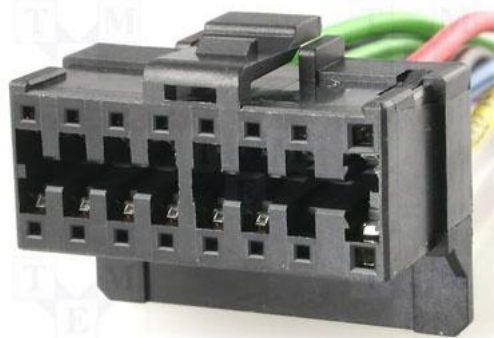

Разъем Pioneer DEH-2300

Описание:

Разъем для Pioneer DEH-2300 (ZRS69)

Применяется для подключения акустики, питания и управляющих проводов к автомагнитоле: PEONEER DEH 1300; DEH 1330; DEH 2300; DEH 2330 R; DEH 3300; DEH 3330 R; DEH P 4300; DEH P 5300; DEH P 6300; DEH P 7300 R; DEH P 7300 RB

Цвет провода	Описание	
Yellow	To terminal always supplied with power regardless of ignition switch position.	
Red	To electric terminal controlled by ignition switch (12 V DC) ON/OFF.	
Black (chassis ground)	To vehicle (metal) body.	
Yellow/black	If you use a cellular telephone, connect it via the Audio Mute lead on the cellular telephone. If not, keep the Audio Mute lead free of any connections.	
Blue/white	To system control terminal of the power amp (max. 300 mA 12 V DC).	
White (+)	Left	Front speaker
White/black (-)		Rear speaker
Green (+)		
Green/black (-)	Right	Front speaker
Gray (+)		Rear speaker
Gray/black (-)		
Violet (+)		
Violet/black (-)		