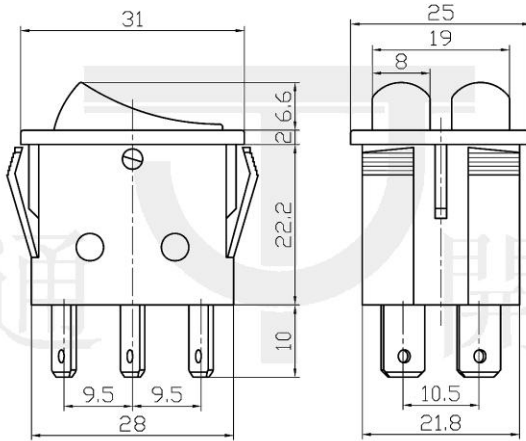

Double-poles Illuminated Rocker Switch

TYPE: **IRS-2101**

SPECIFICATIONS

Contact Type: DPST
 Rating: 15A 250V AC
 Contact R: 35mΩ max
 Insulation R: 500V DC 100MΩ min
 Dielectric Strength: 1 Minute 1500V AC
 Operating Temperature: -25°C ~ +85°C
 Electrical Life: 10, 000 Cycles

Outline Drawing

Mounting

Circuitry

20N - OFF