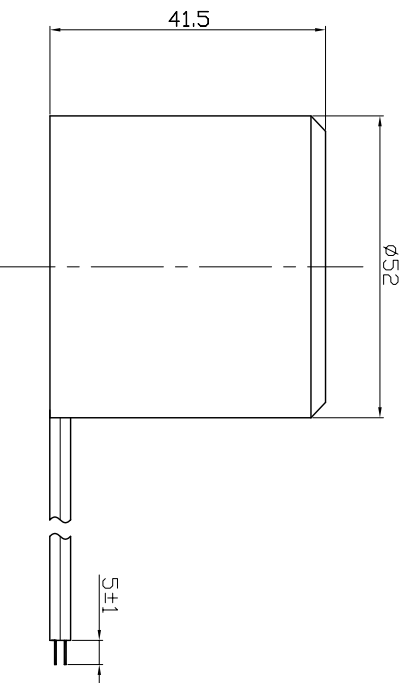

SPECIFICATION

- 1. Rated Voltage 12VDC
- 2. Operating Voltage 6~15VDC
- 3. Max. Rated Current 280mA
- 4. Tone Nature Siren
- 5. Min. Sound Pressure Level 105dB/100cm
- 6. Case Material ABS
- 7. Operating Temperature -20~+60 °C
- 8. Store Temperature -30~+70 °C
- 9. Weight 80g

No.	DESCRIPTION	APPROVED	DATE	KEPO NINGBO KEEP IMPROVING ELECTRONIC CO.,LTD http://www.chinaacoustic.com	
FOR REFERENCE ONLY NOT FOR OTHER USES	APPROVALS	DATE			
XXX #	DRAWN				
XXX #	CHECKED				
FIRST ANGLE PROJECTION				UNIT	DWG NO.
				mm	KP3.840.434
APPROVED				SCALE	SHEET
				NOT TO SCALE	VER 1.0