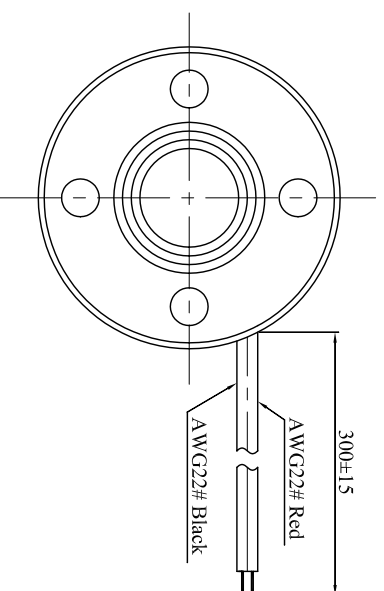

SPECIFICATION

- 1. Rated Voltage 12VDC
- 2. Operating Voltage 6~15VDC
- 3. Max. Rated Current 280mA
- 4. Tone Nature Siren
- 5. Min. Sound Pressure Level 105dB/100cm
- 6. Case Material ABS
- 7. Operating Temperature -20~+60 °C
- 8. Store Temperature -30~+70 °C
- 9. Weight 80g

No.	DESCRIPTION	APPROVED	DATE	KEPO NINGBO KEEP IMPROVING ELECTRONIC CO.,LTD http://www.chinaacoustic.com	
FOR REFERENCE ONLY NOT FOR OTHER USES	APPROVALS	DATE			
XXX #	DRAWN				
XXX #	CHECKED				
FIRST ANGLE PROJECTION				UNIT	DWG NO.
				mm	KP3.840.434
APPROVED				SCALE	SHEET
				NOT TO SCALE	VER 1.0