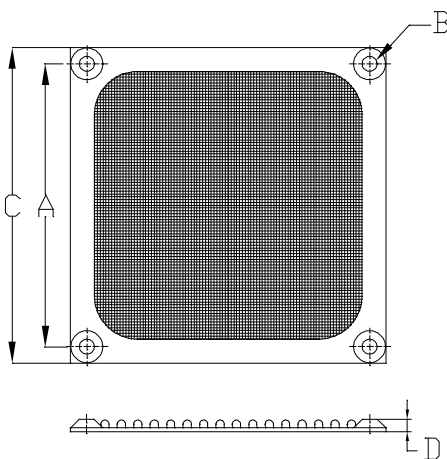

Metal Fan Filter

MODEL	A	B	C	D
K-MF06E-4HA	50	4.32	60	4.0

MODEL	A	B	C	D
K-MF08E-4HA	71.4	4.32	83.8	3.5

MODEL	A	B	C	D
K-MF16E-2HA	162	4.3	182	4.15

MODEL	A	B	C	D
K-MF09E-4HA	82.5	4.32	92	4.0

MODEL	A	B	C	D
K-MF12E-4HA	104.8	4.32	118.9	3.5