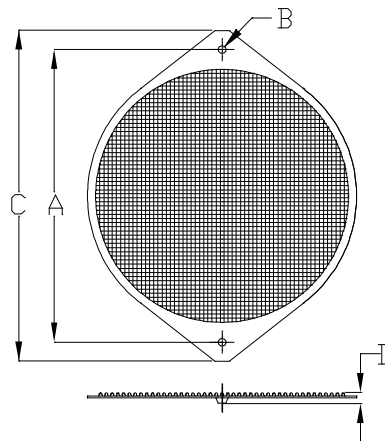

Metal Fan Filter

MODEL	A	B	C	D
K-MF06E-4HA	50	4.32	60	4.0

MODEL	A	B	C	D
K-MF08E-4HA	71.4	4.32	83.8	3.5

MODEL	A	B	C	D
K-MF16E-2HA	162	4.3	182	4.15

MODEL	A	B	C	D
K-MF09E-4HA	82.5	4.32	92	4.0

MODEL	A	B	C	D
K-MF12E-4HA	104.8	4.32	118.9	3.5