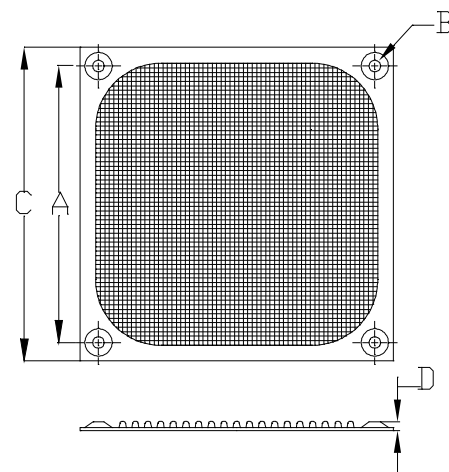

Metal Fan Filter

MODEL	A	B	C	D
K-MF06E-4HA	50	4.32	60	4.0

MODEL	A	B	C	D
K-MF08E-4HA	71.4	4.32	83.8	3.5

MODEL	A	B	C	D
K-MF16E-2HA	162	4.3	182	4.15

MODEL	A	B	C	D
K-MF09E-4HA	82.5	4.32	92	4.0

MODEL	A	B	C	D
K-MF12E-4HA	104.8	4.32	118.9	3.5