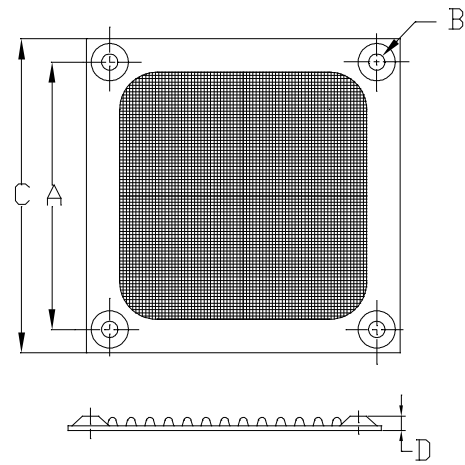

Metal Fan Filter

MODEL	A	B	C	D
K-MF06E-4HA	50	4.32	60	4.0

MODEL	A	B	C	D
K-MF08E-4HA	71.4	4.32	83.8	3.5

MODEL	A	B	C	D
K-MF16E-2HA	162	4.3	182	4.15

MODEL	A	B	C	D
K-MF09E-4HA	82.5	4.32	92	4.0

MODEL	A	B	C	D
K-MF12E-4HA	104.8	4.32	118.9	3.5