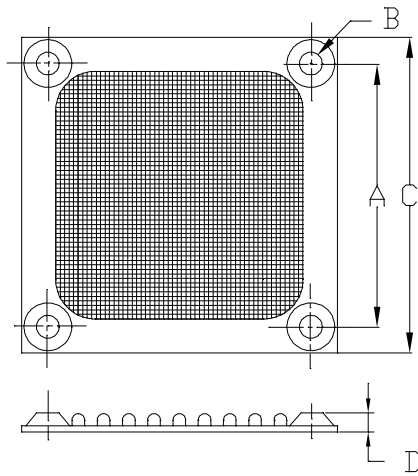

Metal Fan Filter

MODEL	A	B	C	D
K-MF06E-4HA	50	4.32	60	4.0

MODEL	A	B	C	D
K-MF08E-4HA	71.4	4.32	83.8	3.5

MODEL	A	B	C	D
K-MF16E-2HA	162	4.3	182	4.15

MODEL	A	B	C	D
K-MF09E-4HA	82.5	4.32	92	4.0

MODEL	A	B	C	D
K-MF12E-4HA	104.8	4.32	118.9	3.5