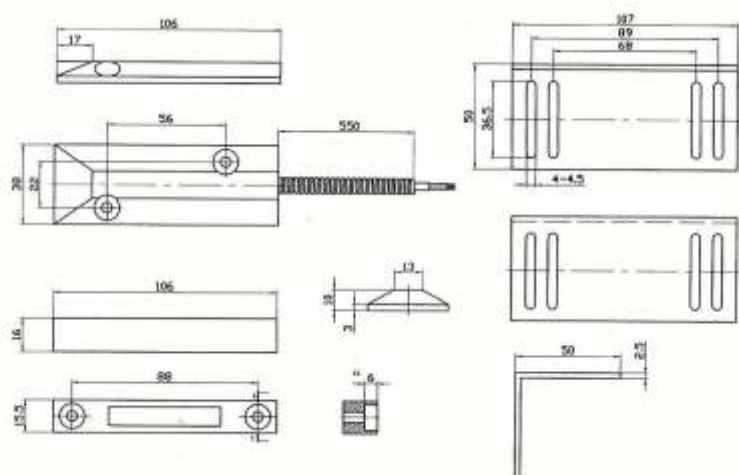

Q-14109

ДАТЧИК ОХРАННЫЙ KP1103-SD

нормально-разомкнутый (NO)

KP-1103-SD MAGNETIC SWITCHES

Color White
ABS Housing Material

Model No	KP1103-SD
Contact Mode	COM, N/O, N/C
Standard Gap	Up to 3 Closed Loop
Rated Current	90mA
Rated Voltage	200VDC
Rated Power	10w
N.W.G.W	13 / 13.5 kgs
Min./QTY	30 x 25 x 32cm / 36pcs