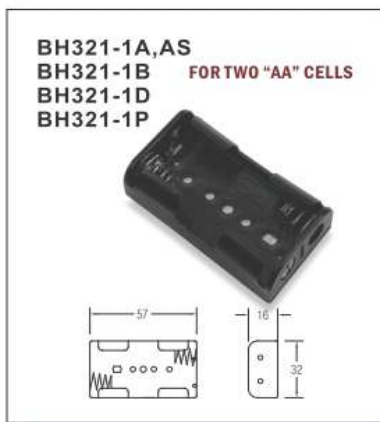

UM - 3 OR 'AA' SIZE OR EQUIV

經營理念：誠信 勤勞 創新

UM - 3 OR 'AA' SIZE OR EQUIV

品質政策：卓越管理 優良品質 準確交期

BH331A
BH331B FOR THREE "AA" CELLS
BH331D
BH331P

BH331-1A
BH331-1B FOR THREE "AA" CELLS
BH331-1D
BH331-1P

BH331-2A
BH331-2B FOR THREE "AA" CELLS
BH331-2D
BH331-2P

BH332A FOR THREE "AA" CELLS

BH333A FOR THREE "AA" CELLS
BH333D
BH333P

BH341-1A FOR FOUR "AA" CELLS
BH341-1B
BH341-1D
BH341-1P

BH341-2A
BH341-2B FOR FOUR "AA" CELLS
BH341-2D
BH341-2P

BH341-3A
BH341-3B FOR FOUR "AA" CELLS
BH341-3D
BH341-3P

BH342-1A
BH342-1B FOR FOUR "AA" CELLS
BH342-1D

BH343-1A
BH343-1B FOR FOUR "AA" CELLS
BH343-1D

BH343-2A
BH343-2B FOR FOUR "AA" CELLS
BH343-2D

BH344A
BH344B FOR FOUR "AA" CELLS
BH344D
BH344P

UM - 3 OR 'AA' SIZE OR EQUIV