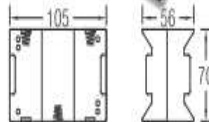

UM - 1 OR 'D' SIZE OR EQUIV

品質政策：卓越管理 優良品質 準確交期

Battery Holder

SAI ISO 9001 認證
SAI ISO 14001

UM - 1 OR 'D' SIZE OR EQUIV

BH145A
BH145D

FOR FOUR "D" CELLS

BH161A
BH161B
BH161D

FOR SIX "D" CELLS

BH162A
BH162B
BH162D

FOR SIX "D" CELLS

BH163A
BH163B
BH163D

FOR SIX "D" CELLS

BH181-2A
BH181-2D

FOR EIGHT "D" CELLS

BH182-1A
BH182-1B
BH182-1D