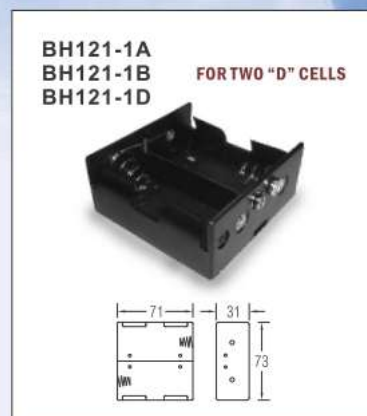

UM - 1 OR 'D' SIZE OR EQUIV

品質政策：卓越管理 優良品質 準確交期

Battery Holder

SAI ISO 9001 認證
SAI ISO 14001

UM - 1 OR 'D' SIZE OR EQUIV

BH145A
BH145D

FOR FOUR "D" CELLS

BH161A
BH161B
BH161D

FOR SIX "D" CELLS

BH162A
BH162B
BH162D

FOR SIX "D" CELLS

BH163A
BH163B
BH163D

FOR SIX "D" CELLS

BH181-2A
BH181-2D

FOR EIGHT "D" CELLS

BH182-1A
BH182-1B
BH182-1D