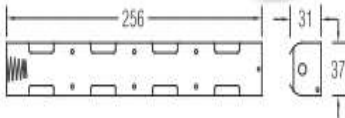

UM - 1 OR 'D' SIZE OR EQUIV

品質政策：卓越管理 優良品質 準確交期

Battery Holder

SAI ISO 9001 認證
SAI ISO 14001

UM - 1 OR 'D' SIZE OR EQUIV

BH145A
BH145D

FOR FOUR "D" CELLS

BH161A
BH161B
BH161D

FOR SIX "D" CELLS

BH162A
BH162B
BH162D

FOR SIX "D" CELLS

BH163A
BH163B
BH163D

FOR SIX "D" CELLS

BH181-2A
BH181-2D

FOR EIGHT "D" CELLS

BH182-1A
BH182-1B
BH182-1D