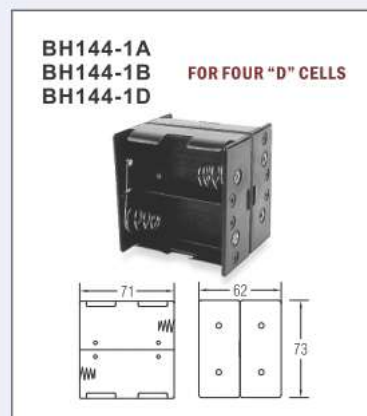

UM - 1 OR 'D' SIZE OR EQUIV

品質政策：卓越管理 優良品質 準確交期

Battery Holder

SAI ISO 9001 認證
SAI ISO 14001

UM - 1 OR 'D' SIZE OR EQUIV

BH145A
BH145D

FOR FOUR "D" CELLS

BH161A
BH161B
BH161D

FOR SIX "D" CELLS

BH162A
BH162B
BH162D

FOR SIX "D" CELLS

BH163A
BH163B
BH163D

FOR SIX "D" CELLS

BH181-2A
BH181-2D

FOR EIGHT "D" CELLS

BH182-1A
BH182-1B
BH182-1D