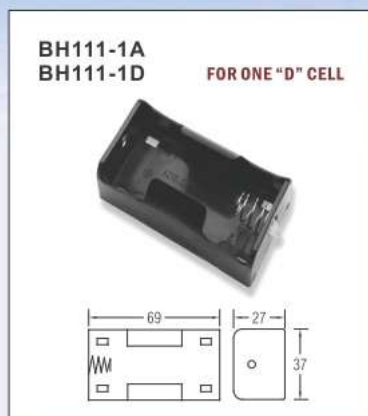

UM - 1 OR 'D' SIZE OR EQUIV

品質政策：卓越管理 優良品質 準確交期

Battery Holder

SAI ISO 9001 認證
SAI ISO 14001

UM - 1 OR 'D' SIZE OR EQUIV

BH145A
BH145D

FOR FOUR "D" CELLS

BH161A
BH161B
BH161D

FOR SIX "D" CELLS

BH162A
BH162B
BH162D

FOR SIX "D" CELLS

BH163A
BH163B
BH163D

FOR SIX "D" CELLS

BH181-2A
BH181-2D

FOR EIGHT "D" CELLS

BH182-1A
BH182-1B
BH182-1D