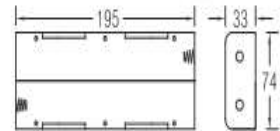

UM - 1 OR 'D' SIZE OR EQUIV

品質政策：卓越管理 優良品質 準確交期

Battery Holder

SAI ISO 9001 認證
SAI ISO 14001

UM - 1 OR 'D' SIZE OR EQUIV

BH145A
BH145D

FOR FOUR "D" CELLS

BH161A
BH161B
BH161D

FOR SIX "D" CELLS

BH162A
BH162B
BH162D

FOR SIX "D" CELLS

BH163A
BH163B
BH163D

FOR SIX "D" CELLS

BH181-2A
BH181-2D

FOR EIGHT "D" CELLS

BH182-1A
BH182-1B
BH182-1D