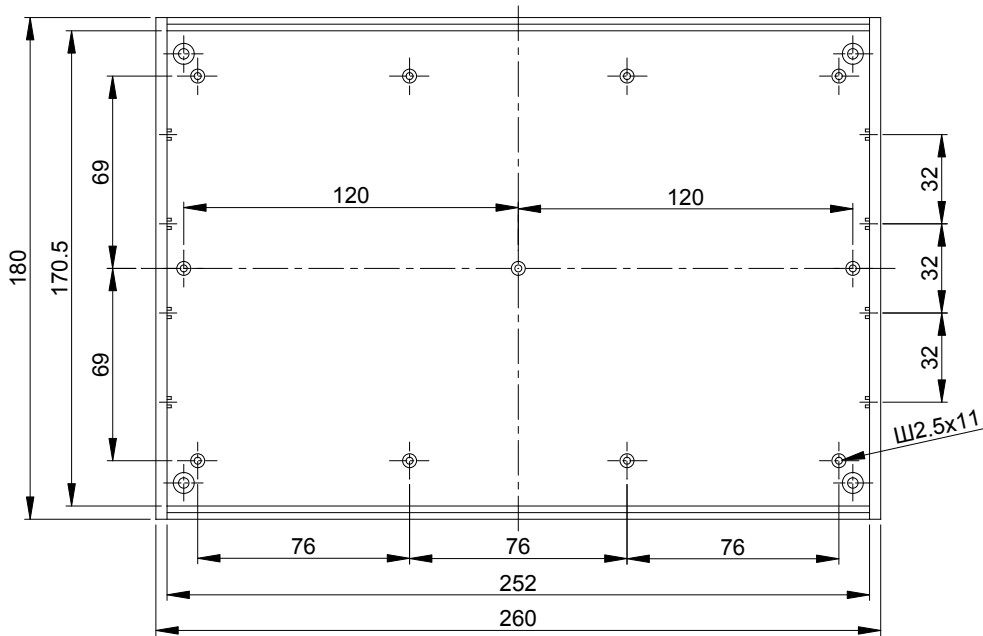

G758

MATE.
ABS,PS

TITLE:
G758

DWG NO.: