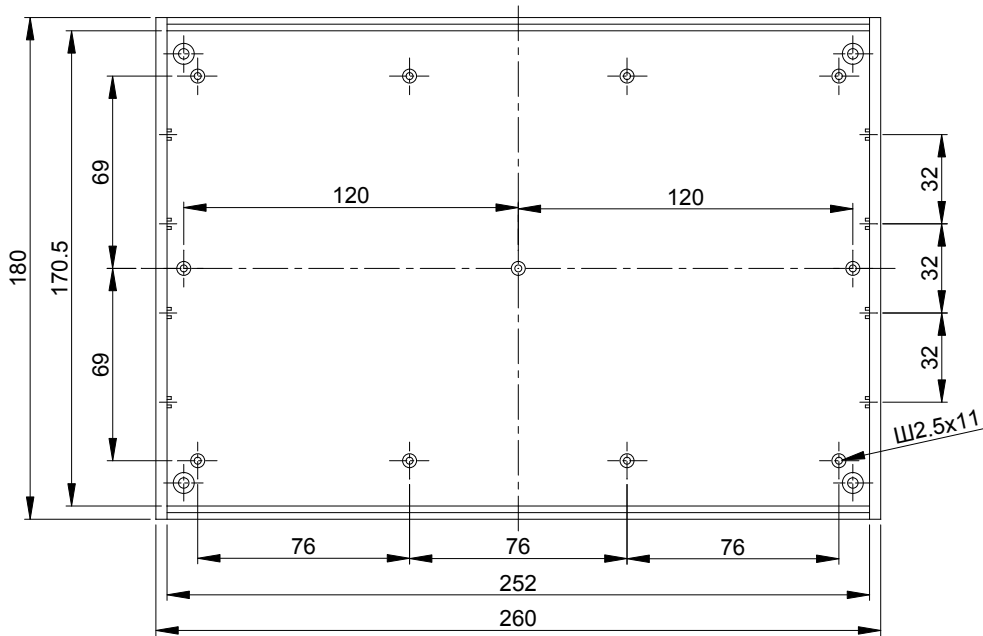

G758

MATE.
ABS,PS

TITLE:
G758

DWG NO.: