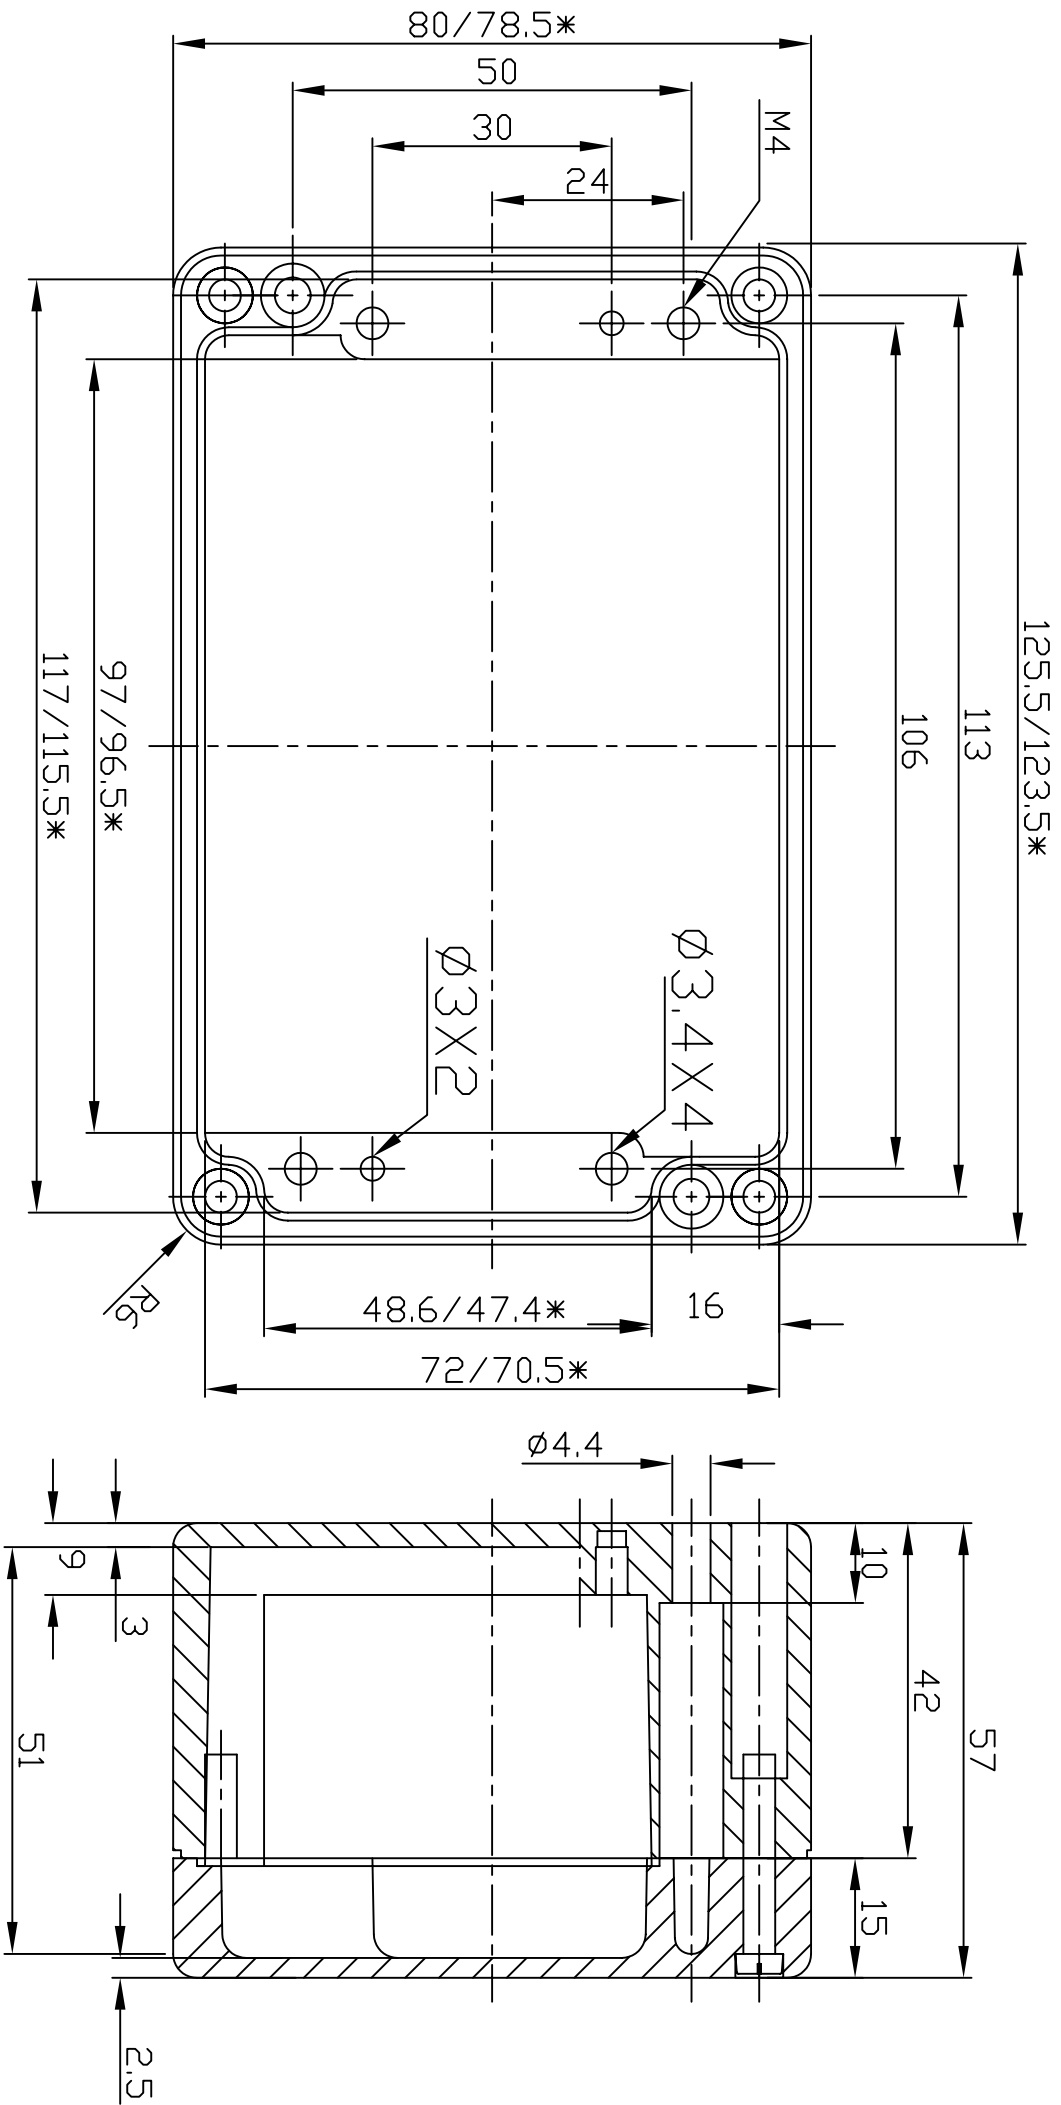

G108

GAINTA INDUSTRIES LTD.

宜又實業有限公司

DESIGN BY

DRAWN BY

CHECKED BY

SCALE

DATE

MATERIAL

TITLE

G108

DWG NO.

REVISED

DESCRIPTION