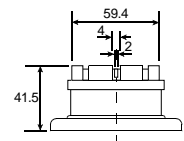

DIMENSION

Top View

Side View

all dimensions are in mm

DB-E1328

COLOUR	HOUSING	TERMINAL
BLACK	PA6.6	PLUG

ELECTRICAL SPECIFICATIONS

Model No.	132S3120	
Operating Voltage Range (VDC)	9 ~ 18	
Rated Voltage (VDC)	12	
* Max. Rated Current (mA.)	15	
* Min Sound Output (dBA/30cm)	88	
* Frequency (Hz.)	3300 ± 500	
Tone Nature	single	
Operating Temperature (°C)	-20 ~ +85	
Storage Temperature (°C)	-40 ~ +90	
Weight (gm.)	10	
* Value applying at rated voltage		

DIMENSION

Top View

Side View

Bottom View

all dimensions are in mm

DB-E1358

COLOUR	HOUSING	TERMINAL
BLACK	ABS	LEADWIRE

ELECTRICAL SPECIFICATIONS

DIMENSION

Top View

Side View

all dimensions are in mm