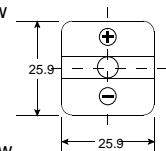

DIMENSION

Top View

Side View

all dimensions are in mm

DB-E1328

COLOUR	HOUSING	TERMINAL
BLACK	PA6.6	PLUG

ELECTRICAL SPECIFICATIONS

Model No.	132S3120	
Operating Voltage Range (VDC)	9 ~ 18	
Rated Voltage (VDC)	12	
* Max. Rated Current (mA.)	15	
* Min Sound Output (dBA/30cm)	88	
* Frequency (Hz.)	3300 ± 500	
Tone Nature	single	
Operating Temperature (°C)	-20 ~ +85	
Storage Temperature (°C)	-40 ~ +90	
Weight (gm.)	10	
* Value applying at rated voltage		

DIMENSION

Top View

Side View

Bottom View

all dimensions are in mm

DB-E1358

COLOUR	HOUSING	TERMINAL
BLACK	ABS	LEADWIRE

ELECTRICAL SPECIFICATIONS

DIMENSION

Top View

Side View

all dimensions are in mm