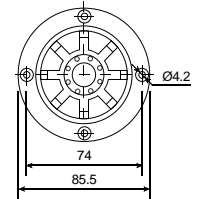

DIMENSION

Top View

Side View

all dimensions are in mm

DB-E1328

COLOUR	HOUSING	TERMINAL
BLACK	PA6.6	PLUG

ELECTRICAL SPECIFICATIONS

Model No.	132S3120	
Operating Voltage Range (VDC)	9 ~ 18	
Rated Voltage (VDC)	12	
* Max. Rated Current (mA.)	15	
* Min Sound Output (dBA/30cm)	88	
* Frequency (Hz.)	3300 ± 500	
Tone Nature	single	
Operating Temperature (°C)	-20 ~ +85	
Storage Temperature (°C)	-40 ~ +90	
Weight (gm.)	10	
* Value applying at rated voltage		

DIMENSION

Top View

Side View

Bottom View

all dimensions are in mm

DB-E1358

COLOUR	HOUSING	TERMINAL
BLACK	ABS	LEADWIRE

ELECTRICAL SPECIFICATIONS

DIMENSION

Top View

Side View

all dimensions are in mm