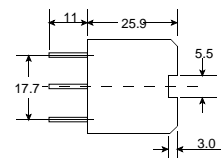

* L - Leadwire, P - PIN, PT - Plate, PG - Plug

DB-E1308

COLOUR	HOUSING	TERMINAL
WHITE	ABS	LEADWIRE

ELECTRICAL SPECIFICATIONS

Model No.	130T3120	
Operating Voltage (VDC)	9 ~ 15	
Rated Voltage (VDC)	12	
* Max. Rated Current (mA.)	260	
* Min Sound Output (dBA/1m)	105	
* Frequency (Hz.)	2800 ± 500	
Tone Nature	two	
Operating Temperature (°C)	-20 ~ +60	
Weight (gm.)	80	
* Value applying at rated voltage		

DIMENSION

Top View

Side View

all dimensions are in mm

DB-E1328

COLOUR	HOUSING	TERMINAL
BLACK	PA6.6	PLUG

ELECTRICAL SPECIFICATIONS

Model No.	132S3120	
Operating Voltage Range (VDC)	9 ~ 18	
Rated Voltage (VDC)	12	
* Max. Rated Current (mA.)	15	
* Min Sound Output (dBA/30cm)	88	
* Frequency (Hz.)	3300 ± 500	
Tone Nature	single	
Operating Temperature (°C)	-20 ~ +85	
Storage Temperature (°C)	-40 ~ +90	
Weight (gm.)	10	
* Value applying at rated voltage		

DIMENSION

Top View

Side View

Bottom View

all dimensions are in mm

DB-E1358

COLOUR	HOUSING	TERMINAL
BLACK	ABS	LEADWIRE

ELECTRICAL SPECIFICATIONS

DIMENSION

Top View

Side View

all dimensions are in mm