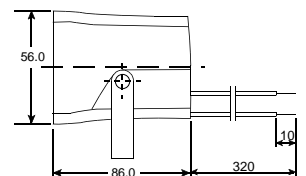

DIMENSION

Top View

Side View

all dimensions are in mm

DB-E1328

COLOUR	HOUSING	TERMINAL
BLACK	PA6.6	PLUG

ELECTRICAL SPECIFICATIONS

Model No.	132S3120	
Operating Voltage Range (VDC)	9 ~ 18	
Rated Voltage (VDC)	12	
* Max. Rated Current (mA.)	15	
* Min Sound Output (dBA/30cm)	88	
* Frequency (Hz.)	3300 ± 500	
Tone Nature	single	
Operating Temperature (°C)	-20 ~ +85	
Storage Temperature (°C)	-40 ~ +90	
Weight (gm.)	10	
* Value applying at rated voltage		

DIMENSION

Top View

Side View

Bottom View

all dimensions are in mm

DB-E1358

COLOUR	HOUSING	TERMINAL
BLACK	ABS	LEADWIRE

ELECTRICAL SPECIFICATIONS

DIMENSION

Top View

Side View

all dimensions are in mm