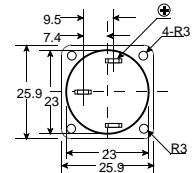

DIMENSION

Top View

Side View

all dimensions are in mm

DB-E1328

COLOUR	HOUSING	TERMINAL
BLACK	PA6.6	PLUG

ELECTRICAL SPECIFICATIONS

Model No.	132S3120	
Operating Voltage Range (VDC)	9 ~ 18	
Rated Voltage (VDC)	12	
* Max. Rated Current (mA.)	15	
* Min Sound Output (dBA/30cm)	88	
* Frequency (Hz.)	3300 ± 500	
Tone Nature	single	
Operating Temperature (°C)	-20 ~ +85	
Storage Temperature (°C)	-40 ~ +90	
Weight (gm.)	10	
* Value applying at rated voltage		

DIMENSION

Top View

Side View

Bottom View

all dimensions are in mm

DB-E1358

COLOUR	HOUSING	TERMINAL
BLACK	ABS	LEADWIRE

ELECTRICAL SPECIFICATIONS

DIMENSION

Top View

Side View

all dimensions are in mm