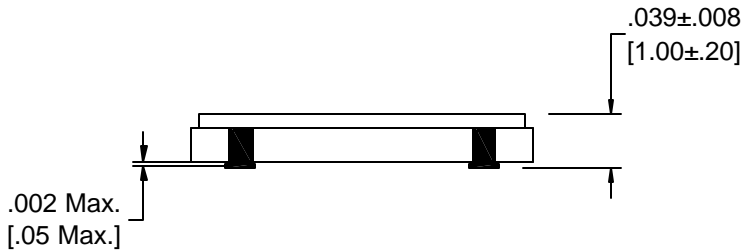

PIN	CONNECTION
1	Tri-State
2	Ground
3	Output
4	Supply

Recommended Land Pattern

Precision Devices Inc.

8840 N. Greenview Dr.
 Middleton WI 53562
 608-831-4445
 1-800-274-XTAL

Manufacturer of Quartz Crystal Products

DECIMAL XX=±.020 XXX=±.008	DWG FILE 5379	PART NUMBER OC5T10000XSDDXX	
METRIC XX=±.50 XXX=±.20	SCALE N.T.S.	FREQUENCY 10.000000 MHz	DRAWN BY J.Lawinger
ANGULAR XX=±2°	REV. LEVEL N/A	ECN NO. N/A	DATE 3/5/07
		CAGE CODE OS4G1	Page 2 of 2