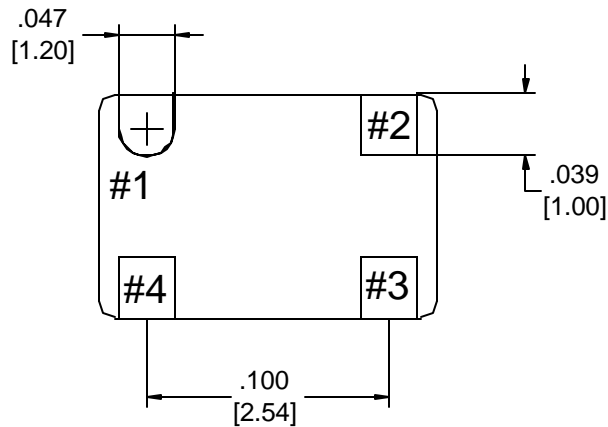

PIN	CONNECTION
1	Tri-State
2	Ground
3	Output
4	Supply

Recommended Land Pattern

Precision Devices Inc.

8840 N. Greenview Dr.
 Middleton WI 53562
 608-831-4445
 1-800-274-XTAL

Manufacturer of Quartz Crystal Products

DECIMAL XX=±.020 XXX=±.008	DWG FILE 5379	PART NUMBER OC5T10000XSDDXX	
METRIC XX=±.50 XXX=±.20	SCALE N.T.S.	FREQUENCY 10.000000 MHz	DRAWN BY J.Lawinger
ANGULAR XX=±2°	REV. LEVEL N/A	ECN NO. N/A	DATE 3/5/07
		CAGE CODE OS4G1	Page 2 of 2