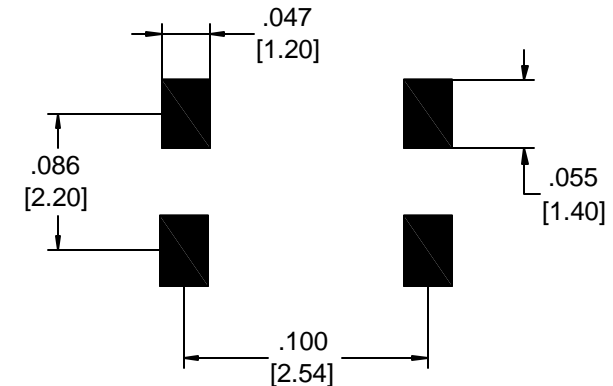

PIN	CONNECTION
1	Tri-State
2	Ground
3	Output
4	Supply

Recommended Land Pattern

Precision Devices Inc.

8840 N. Greenview Dr.
 Middleton WI 53562
 608-831-4445
 1-800-274-XTAL

Manufacturer of Quartz Crystal Products

DECIMAL XX=±.020 XXX=±.008	DWG FILE 5379	PART NUMBER OC5T10000XSDDXX	
METRIC XX=±.50 XXX=±.20	SCALE N.T.S.	FREQUENCY 10.000000 MHz	DRAWN BY J.Lawinger
ANGULAR XX=±2°	REV. LEVEL N/A	ECN NO. N/A	DATE 3/5/07
		CAGE CODE OS4G1	Page 2 of 2