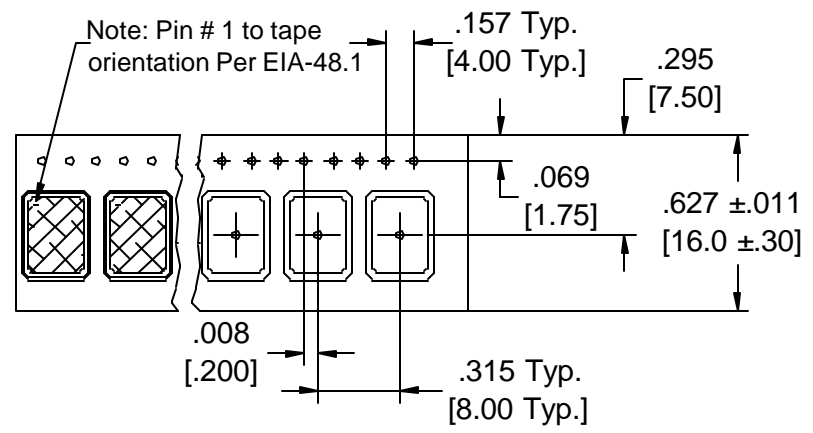

Recommended Land Pattern

PIN	CONNECTION
1	Voltage Control
2	Enable/Disable
3	Ground
4	Output
5	No Connect
6	Supply Voltage

Precision Devices Inc.

8840 N. Greenview Dr.
 Middleton WI 53562
 608-831-4445
 1-800-274-XTAL

Manufacturer of Quartz Crystal Products

DECIMAL XX=±.020 XXX=±.008	DWG FILE 6896R	PART NUMBER VC7E74175XHBBRX	
METRIC XX=±.50 XXX=±.20	SCALE N.T.S.	FREQUENCY 74.175824 MHz	DRAWN BY J.Lawinger
ANGULAR XX=±2°	DRAWING TYPE Voltage Controlled Crystal Oscillator		DATE 9/29/08
	REV. LEVEL N/A	ECN NO. N/A	CAGE CODE 0S4G1