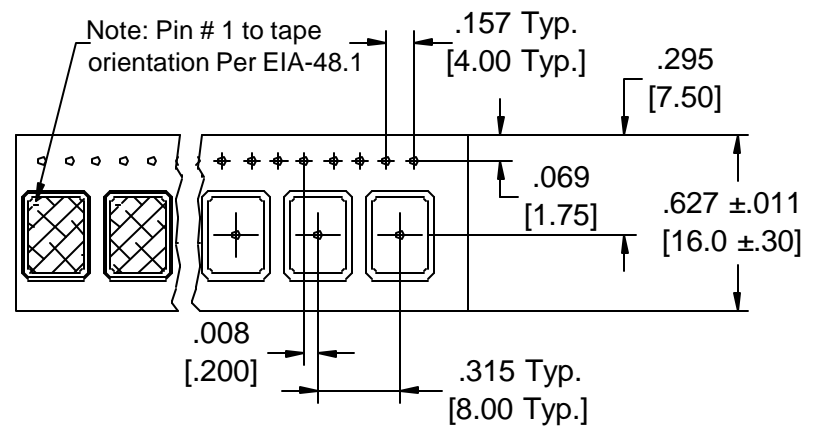

Recommended Land Pattern

PIN	CONNECTION
1	Voltage Control
2	Enable/Disable
3	Ground
4	Output
5	No Connect
6	Supply Voltage

Precision Devices Inc.

8840 N. Greenview Dr.
Middleton WI 53562
608-831-4445
1-800-274-XTAL

Manufacturer of Quartz Crystal Products

DECIMAL XX=±.020 XXX=±.008	DWG FILE 6888R	PART NUMBER VC7E74250XCDDR	
METRIC XX=±.50 XXX=±.20	SCALE N.T.S.	FREQUENCY 74.250000 MHz	DRAWN BY J.Lawinger
ANGULAR XX=±2°	Voltage Controlled Crystal Oscillator		DATE 9/25/08
	REV. LEVEL N/A	ECN NO. N/A	CAGE CODE 0S4G1